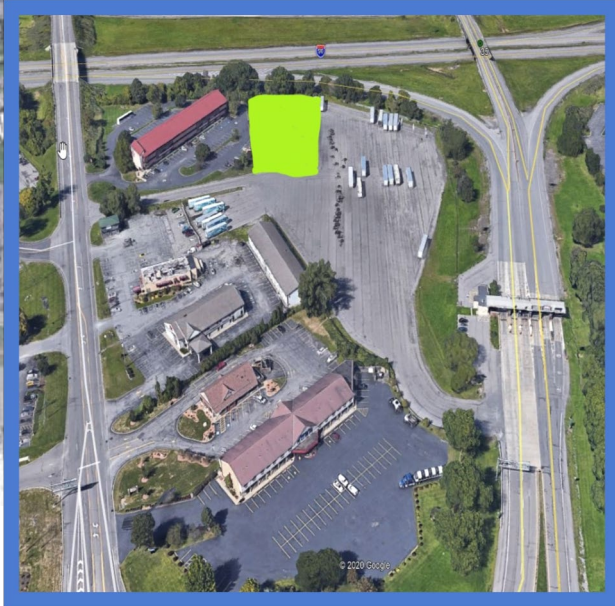

EXIT 34A NYS THRUWAY  
PARK AND RIDE  
TO BE CLOSED  
COMMUTERS TO USE  
EXIT 35 PARK AND RIDE

EXIT 35  
NYS THRUWAY  
PARK AND RIDE

- LEGEND:**
-  REMOVED PARK AND RIDE LOT
  -  NEW PARK AND RIDE LOT
  -  COMMUTER ROUTE