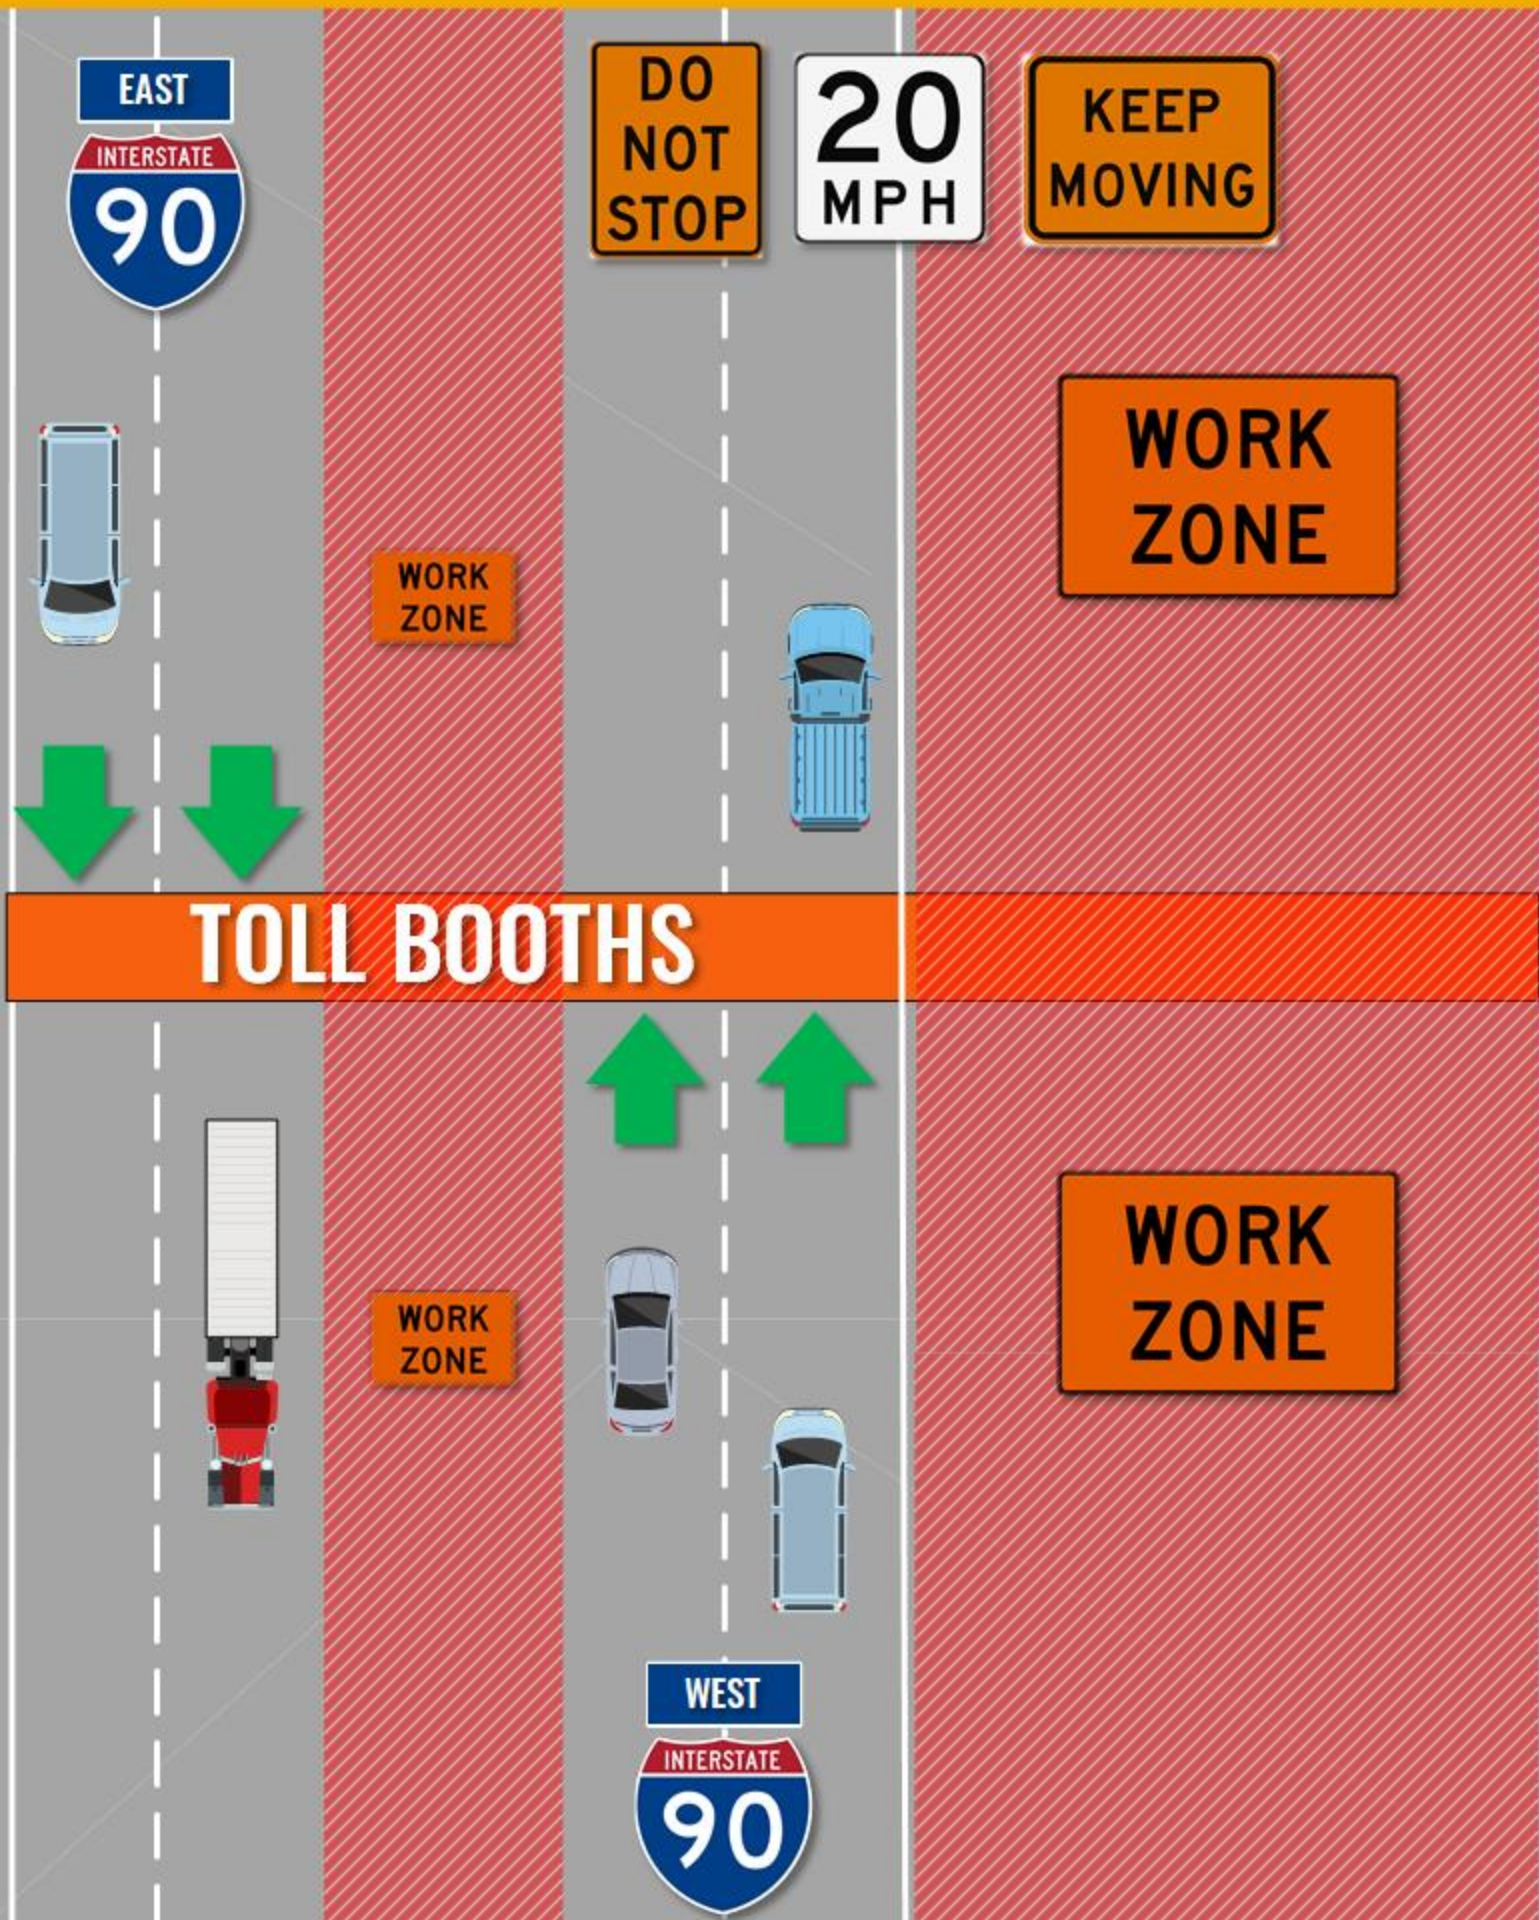

# WILLIAMSVILLE TOLL BARRIER TRAFFIC SHIFTS

Beginning Nov. 13

# LACKAWANNA TOLL BARRIER TRAFFIC SHIFTS

Beginning Nov. 13

# CANAAN TOLL BARRIER TRAFFIC SHIFTS

Beginning Nov. 13

# EXIT 24 (ALBANY – I-87) TRAFFIC SHIFTS

Beginning Nov. 13