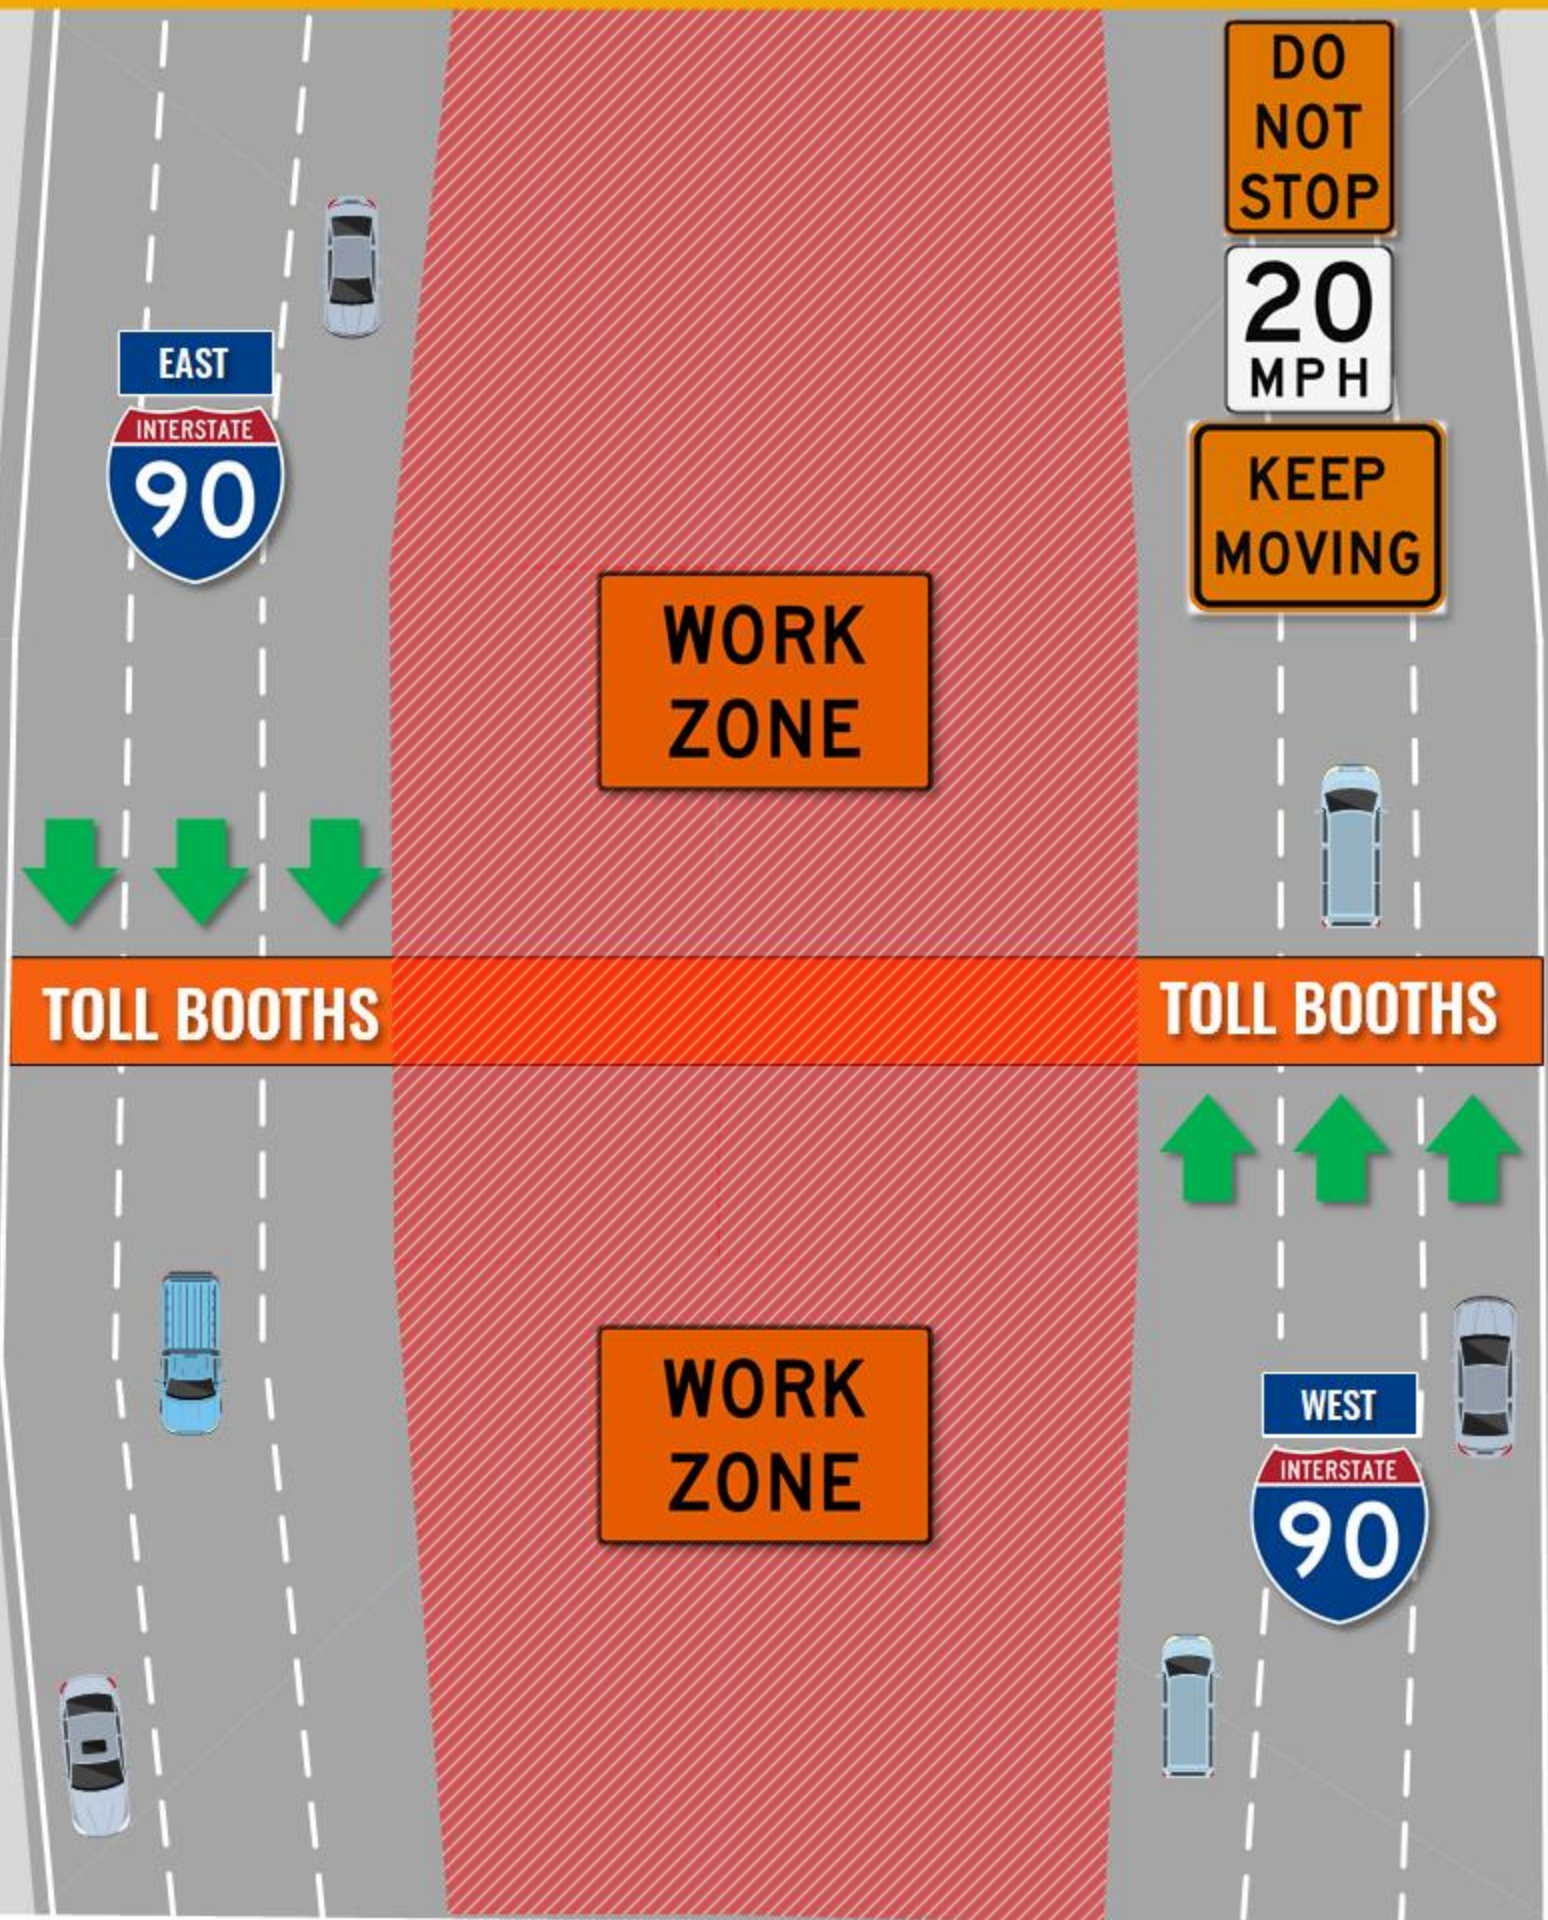

# WILLIAMSVILLE TOLL BARRIER TRAFFIC SHIFTS

Beginning Nov. 13

# LACKAWANNA TOLL BARRIER TRAFFIC SHIFTS

Beginning Nov. 13

# CANAAN TOLL BARRIER TRAFFIC SHIFTS

Beginning Nov. 13

# EXIT 24 (ALBANY – I-87) TRAFFIC SHIFTS

Beginning Nov. 13