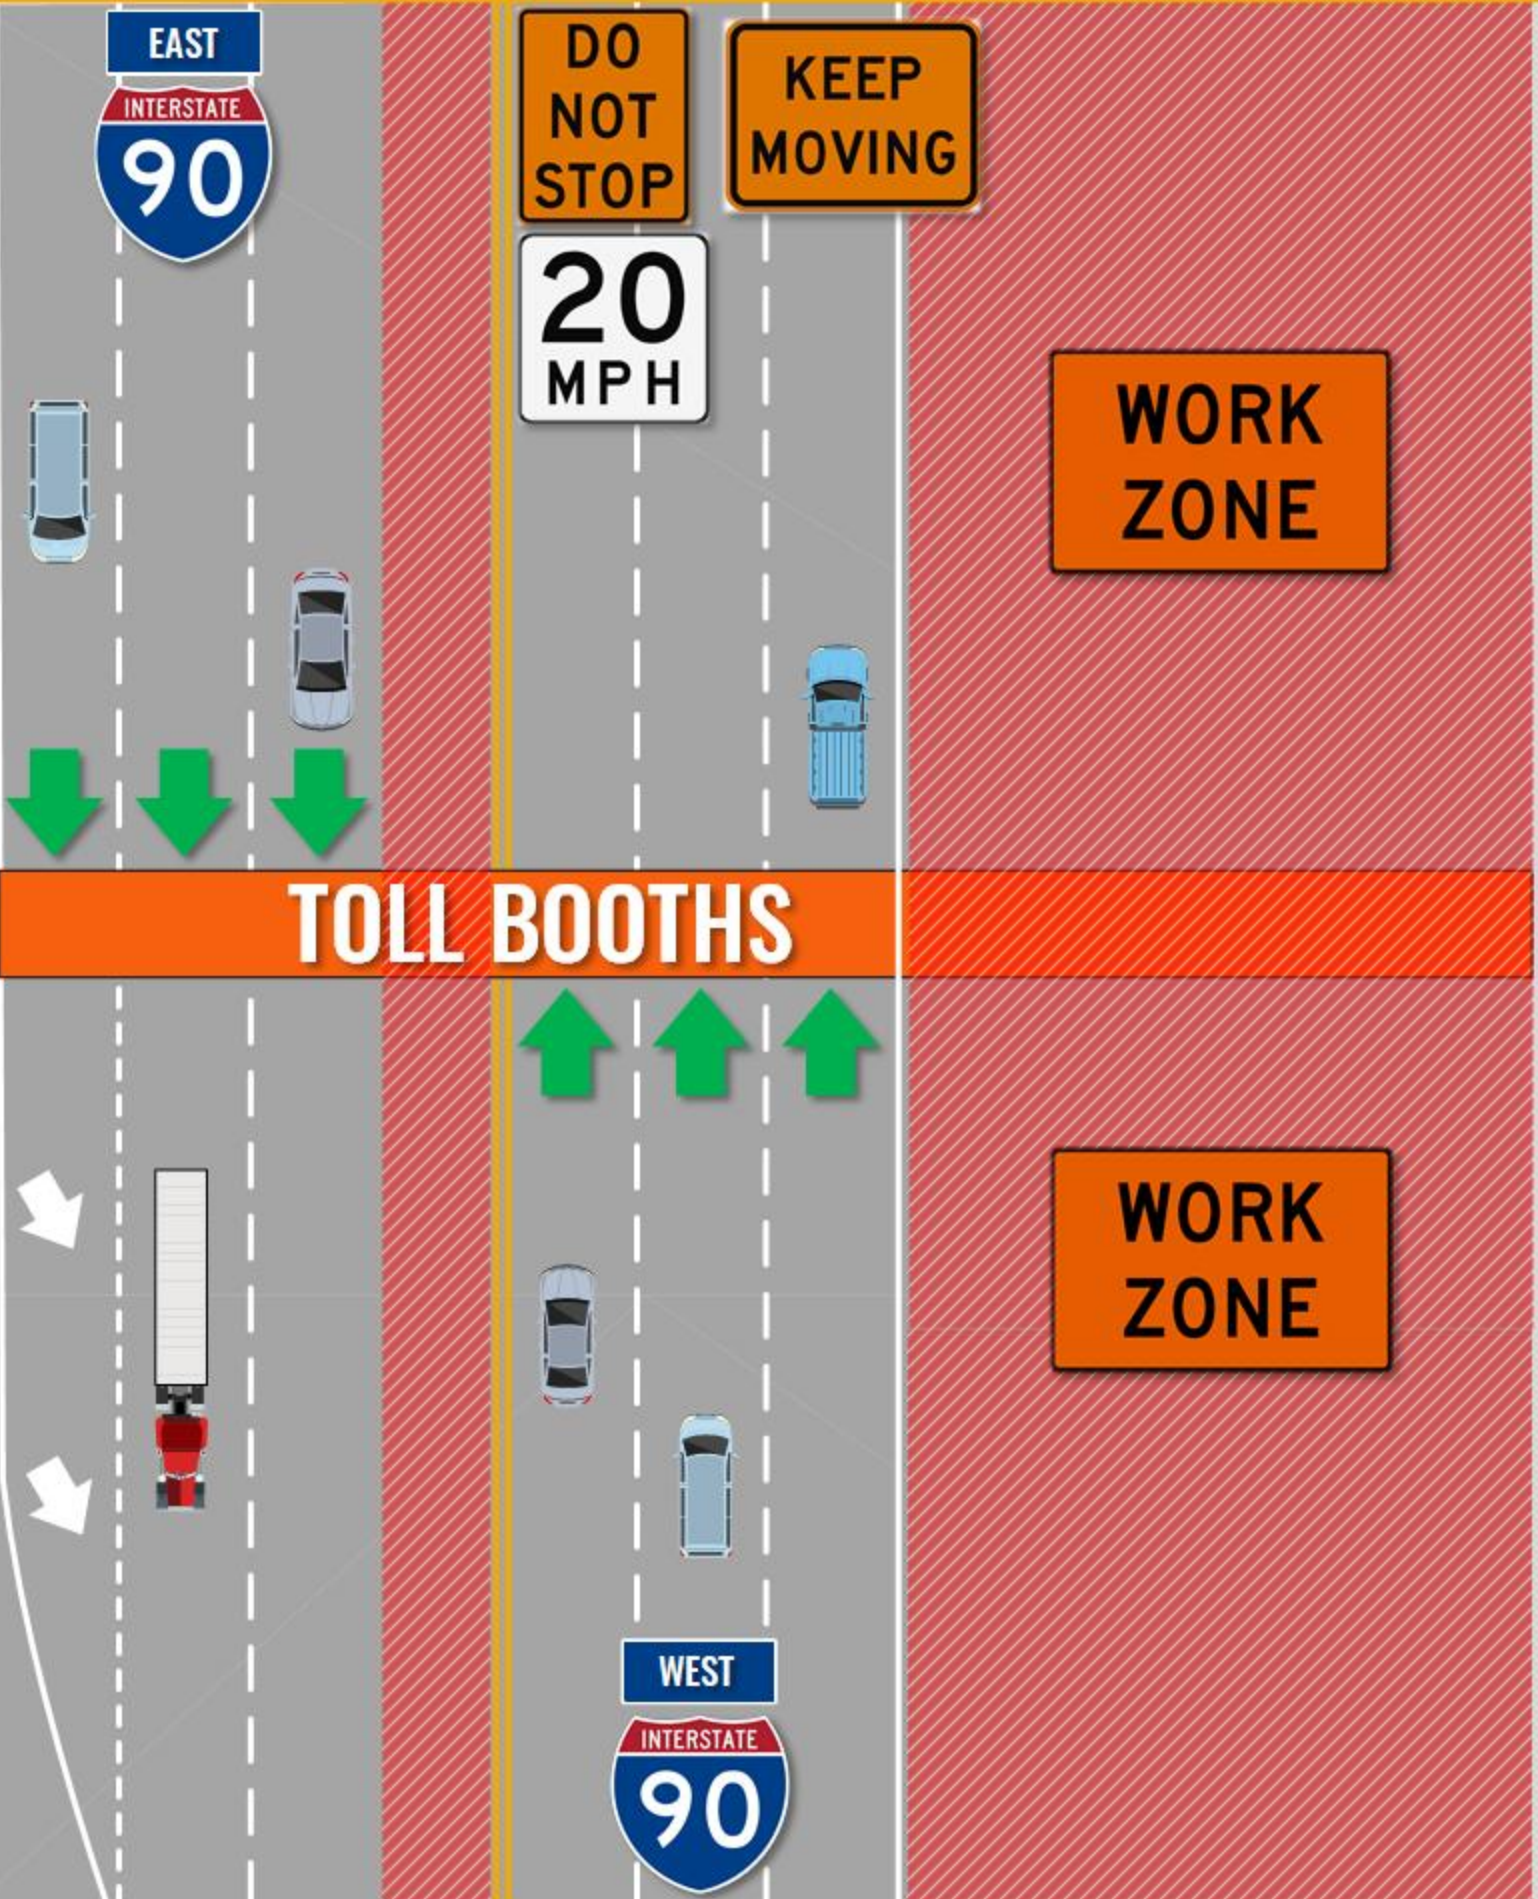

# WILLIAMSVILLE TOLL BARRIER TRAFFIC SHIFTS

Beginning Nov. 13

# LACKAWANNA TOLL BARRIER TRAFFIC SHIFTS

Beginning Nov. 13

# CANAAN TOLL BARRIER TRAFFIC SHIFTS

Beginning Nov. 13

# EXIT 24 (ALBANY – I-87) TRAFFIC SHIFTS

Beginning Nov. 13